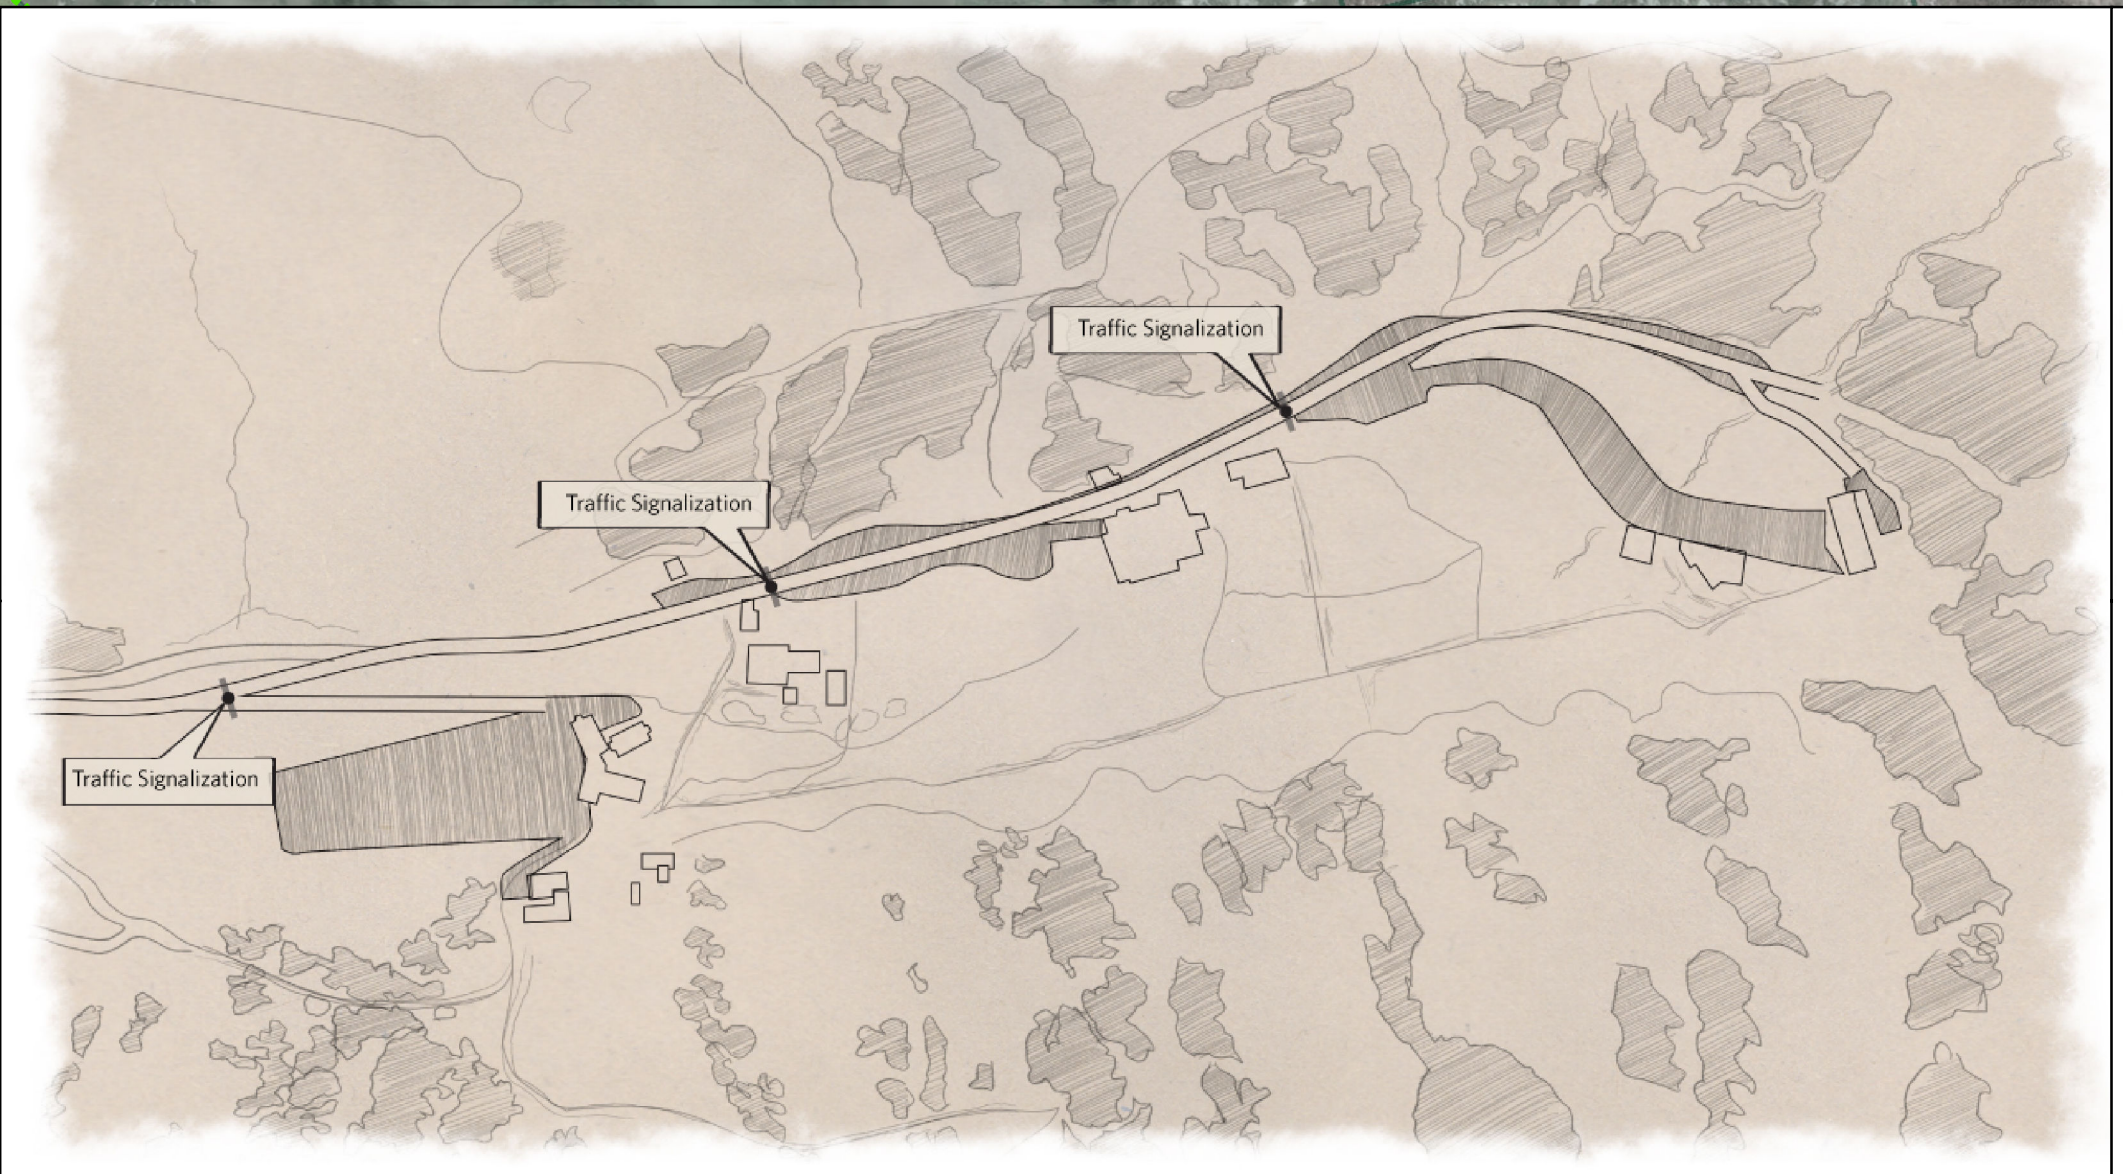

Lisa Falls Trailhead & Parking Improvement

Intersection Modifications & Signalization

Snowshed Concepts

White Pine Trailhead & Parking Improvement

Corridor Wide Capacity Enhancements