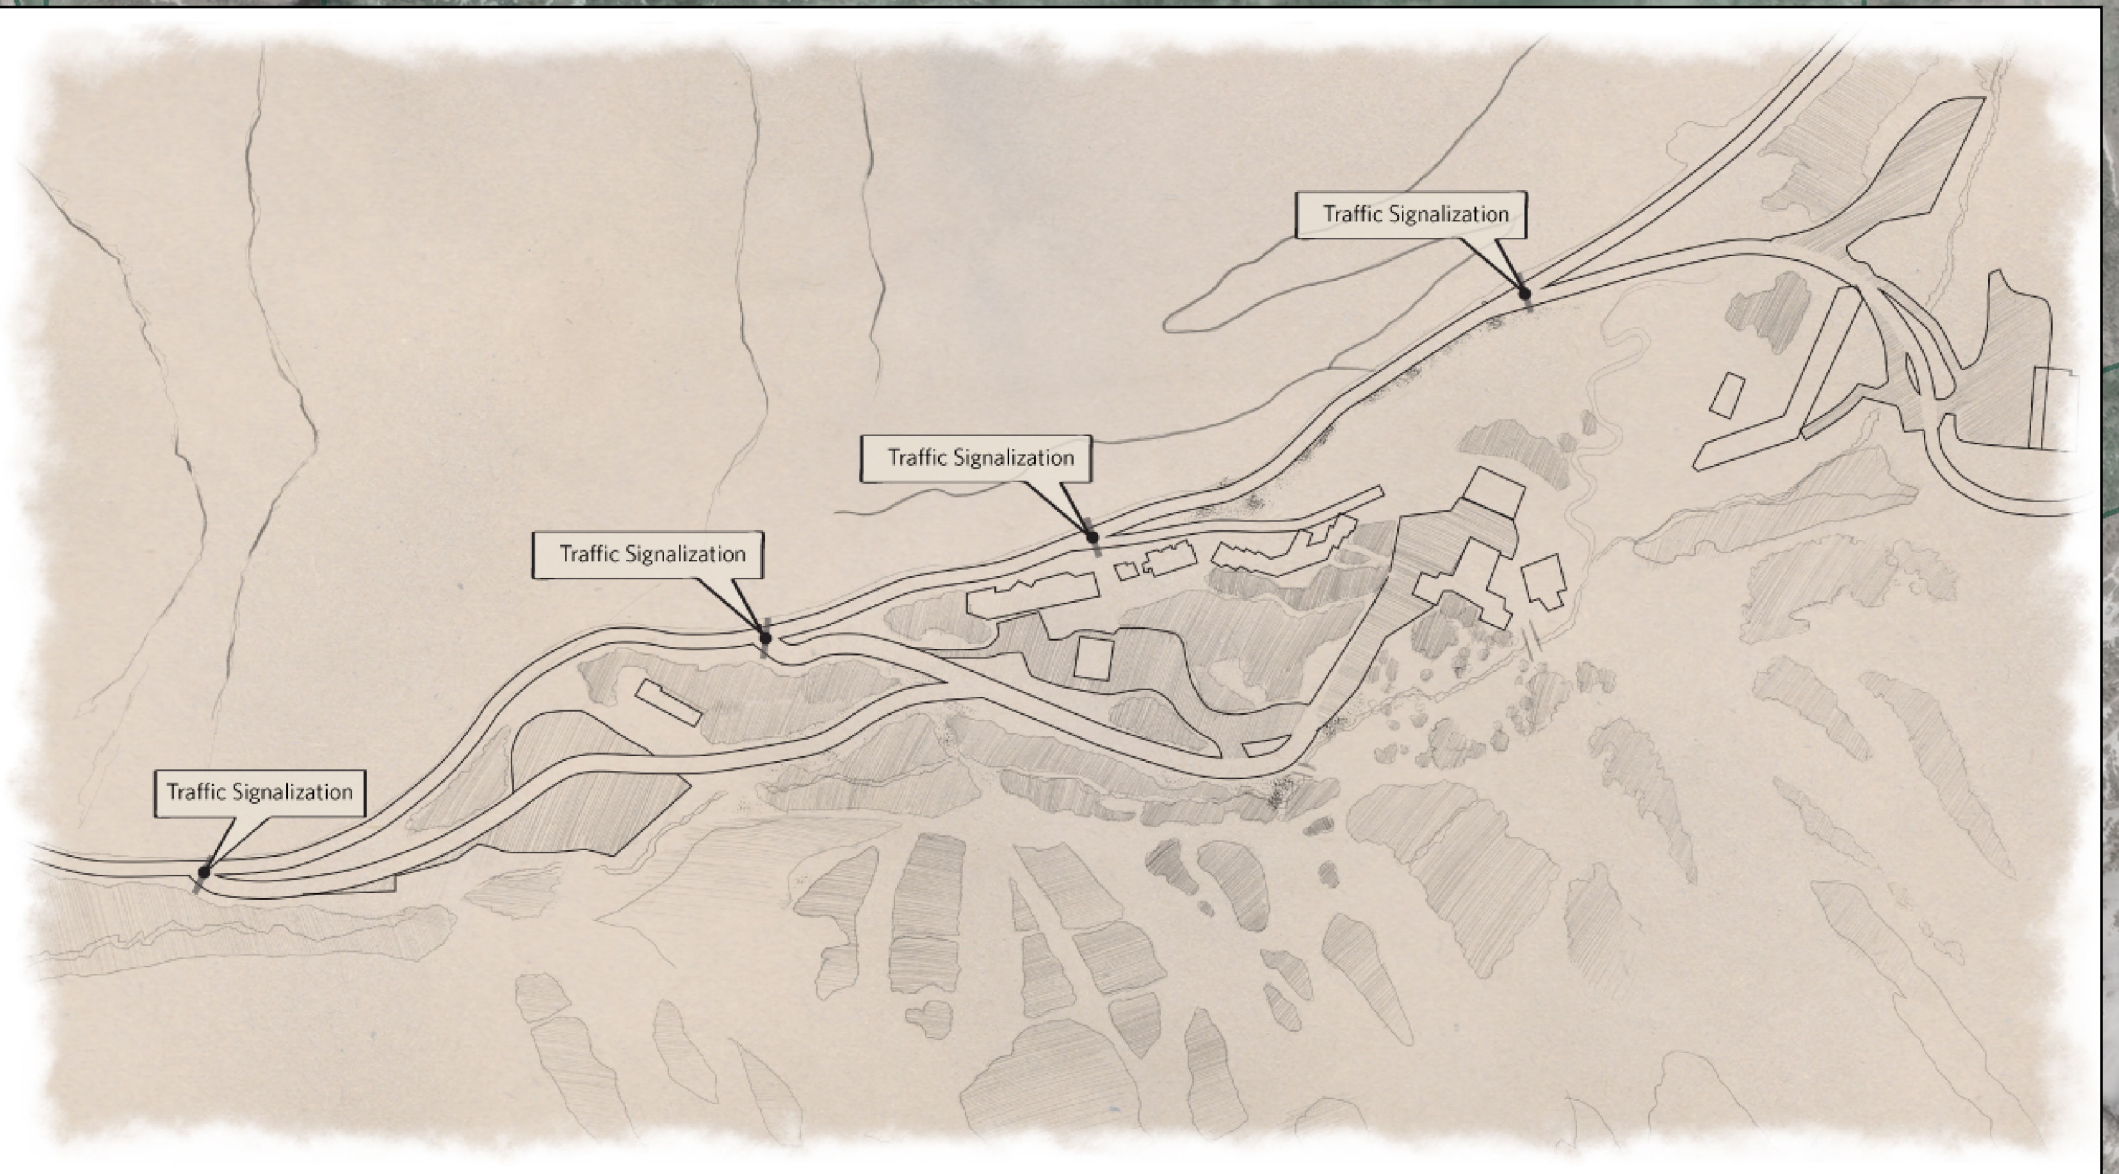

Lisa Falls Trailhead & Parking Improvement

Intersection Modifications & Signalization

Snowshed Concepts

White Pine Trailhead & Parking Improvement

Corridor Wide Capacity Enhancements